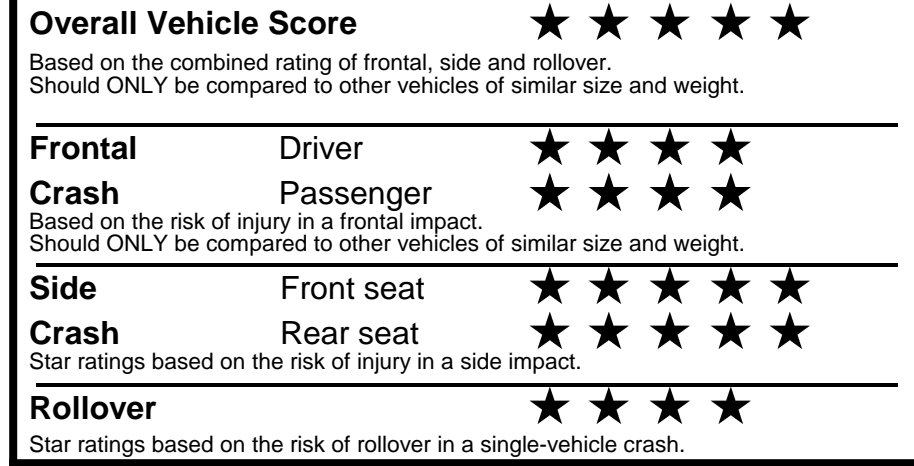

GOVERNMENT 5-STAR SAFETY RATINGS

Star ratings range from 1 to 5 stars (★★★★★) with 5 being the highest.
Source: National Highway Traffic Safety Administration (NHTSA).
www.safercar.gov or 1-888-327-4236

Manufacturer's suggested retail price includes Manufacturer's recommended pre-delivery service. License and title fees, state and local taxes and other dealer installed options and accessories are not included in the manufacturer's suggested retail price.

PARTS CONTENT INFORMATION

FOR VEHICLES IN THIS CAR LINE U.S./CANADIAN PARTS CONTENT: 60 %

MAJOR SOURCES OF FOREIGN PARTS: KOREA: 35%

NOTE: PARTS CONTENT DOES NOT INCLUDE FINAL ASSEMBLY, DISTRIBUTION, OR OTHER NON-PARTS COSTS.

FOR THIS VEHICLE FINAL ASSEMBLY POINT: WEST POINT, GA, USA

COUNTRY OF ORIGIN
ENGINE: KOREA
TRANSMISSION: USA