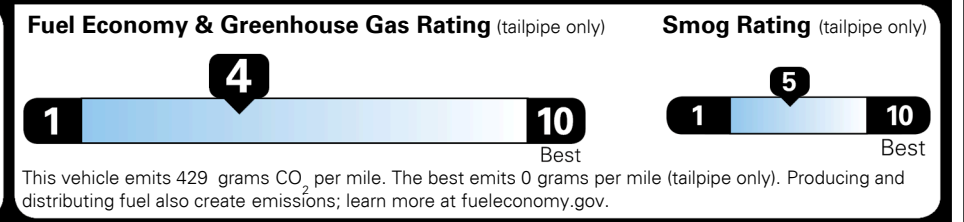

Actual results will vary for many reasons, including driving conditions and how you drive and maintain your vehicle. The average new vehicle gets 27 MPG and costs $6,500 to fuel over 5 years. Cost estimates are based on 15,000 miles per year at $ 2.35 per gallon. MPGe is miles per gasoline gallon equivalent. Vehicle emissions are a significant cause of climate change and smog.

fuelconomy.gov
Calculate personalized estimates and compare vehicles

Smartphone QR Code